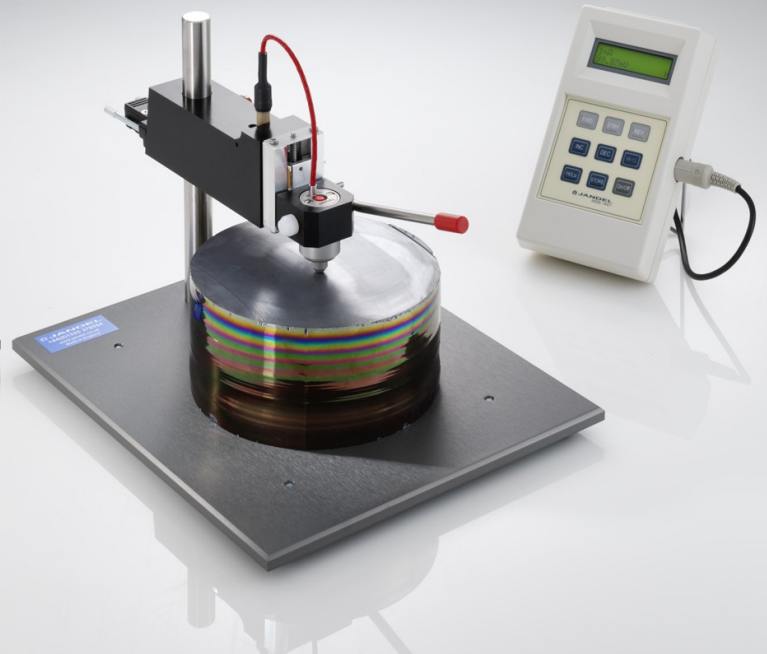

# Multi Height Probe with HM21 Hand Held Meter

**Multi Height Probe with Arm Positioned for Measuring a Flat Material**

**Multi Height Probe with Arm Positioned for Measuring a Thick or Tall Material**