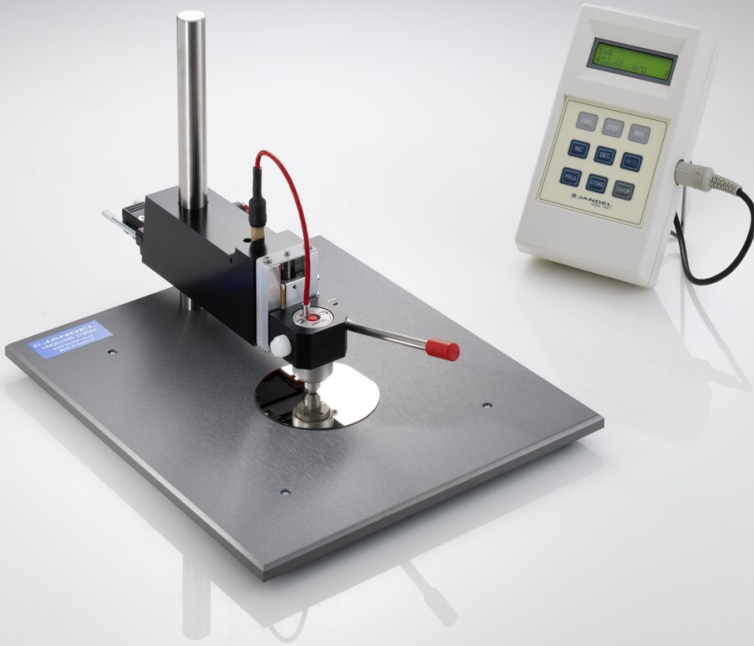

# Multi Height Probe with HM21 Hand Held Meter

**Multi Height Probe with Arm Positioned for Measuring a Flat Material**

**Multi Height Probe with Arm Positioned for Measuring a Thick or Tall Material**