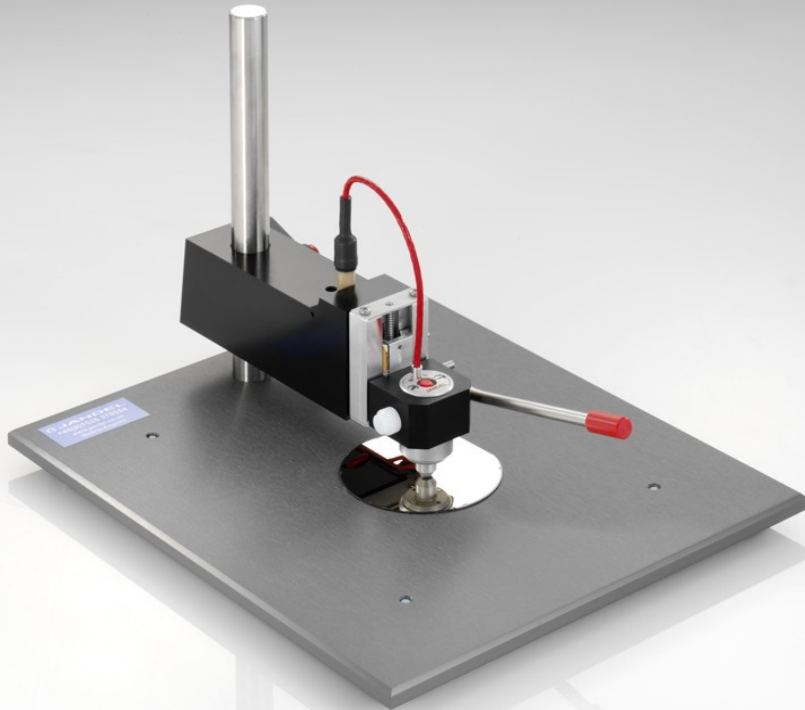

# Multi Height Probe with HM21 Hand Held Meter

**Multi Height Probe with Arm Positioned for Measuring a Flat Material**

**Multi Height Probe with Arm Positioned for Measuring a Thick or Tall Material**