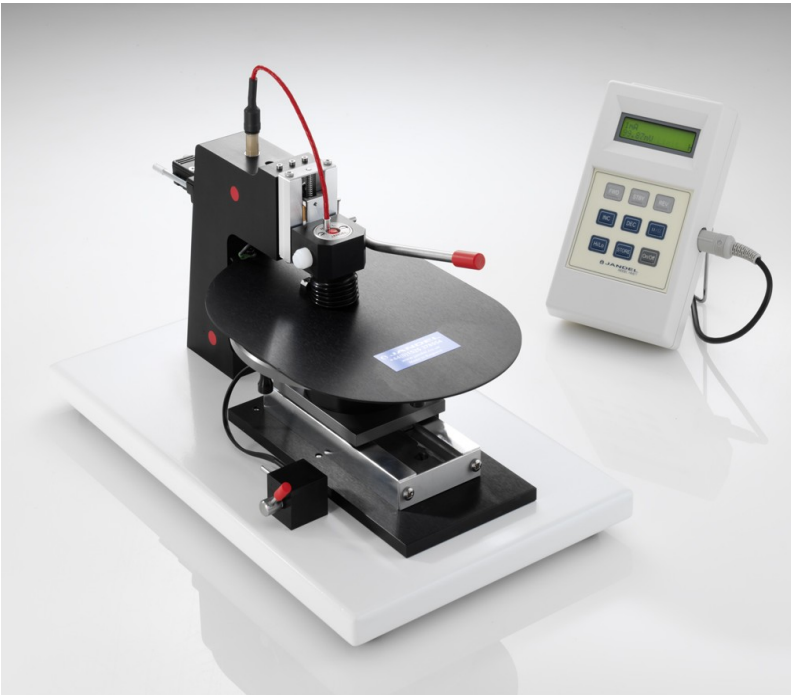

# Multiposition Wafer Probe with HM21 Hand Held Meter

**6" (150mm) model**

**8" (200mm) model**