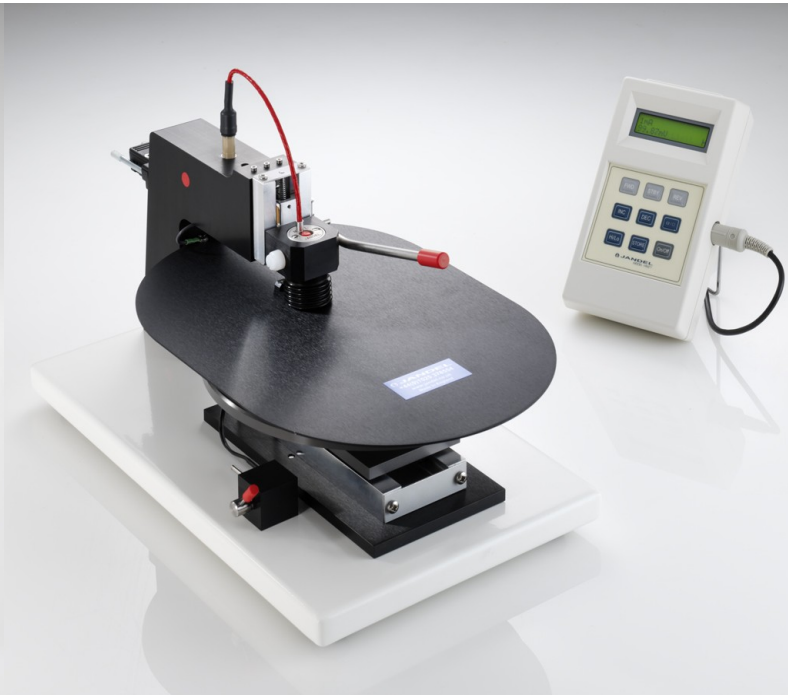

# Multiposition Wafer Probe with HM21 Hand Held Meter

**6" (150mm) model**

**8" (200mm) model**